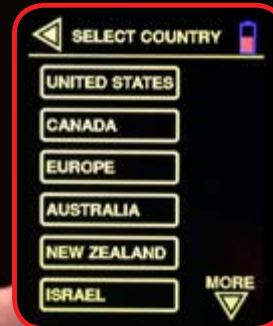

- **Pocket-sized, covert contraband cell phone detection**
- **Color touchscreen for instant navigation & adjustments**
- **Internal quick charge battery & charging dock**
- **Adjustable thresholds & attenuation for any RF environment**

Supports multiple bands from many countries in one unit

Adjustable attenuation & threshold for any RF environment

Stealth mode for covert cell phone detection from your pocket

Included dock for charging & 24-7 desktop cell phone monitoring