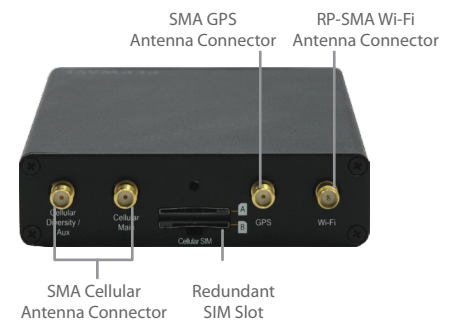

Specifications

MAX BR1 Slim

WAN Interface	1x FE 1x Embedded LTE-A Modem with Redundant SIM Slot
LAN Interface	1x FE
Wi-Fi Interface	802.11b/g/n 150Mbps Wi-Fi WAN or AP
Router Throughput	100Mbps
Recommended Users	60
LTE Modem	Downlink/Uplink Datarate: 100Mbps/50Mbps
Cellular and GPS Antenna Connector	2x RP-SMA Cellular Antenna Connector 1x SMA GPS Antenna Connector 1x SMA Wi-Fi Antenna Connector
Power Input	Micro USB 5V 2A/Terminal Block: 10V – 24V DC
Power Consumption	10W (max.)
Dimensions	1.1 x 3.8 x 4.8 inches 27 x 97 x 120 mm
Weight	0.8 pound 350 grams
Operating Temperature	-40° – 149°F -40° – 65°C
Humidity	15% – 95% (non-condensing)
Certifications	FCC, CE, RoHS, E-Mark EN 61373:1999 IEC 61373:1999 : Shock and Vibration Resistance EN 50155: Railway Applications EN 61000: Electromagnetic Compatibility
Warranty	1-Year Limited Warranty

Ordering Information

Product Code	Carrier	Embedded Modem	4G Bands/Frequencies (MHz)	3G Bands/Frequencies (MHz)
MAX-BR1-SLIM-LTE-US-T	Verizon/Sprint/AT&T/T-Mobile	1	4GLTE: B2/1900, B4/AWS (XLTE), B5/850, B13/700, B17/700, B25/1900	WCDMA/HSPA+/DC-HSPA+: B1/2100, B2/1900, B4/AWS, B5/850, B8/900 EV-DO Rev.A: BC0/800, BC1/1900, BC10/800
MAX-BR1-SLIM-LTE-E-T	Europe/International	1	4GLTE: B1/2100, B3/1800, B7/2600, B8/900, B20/800	WCDMA/HSPA+/DC-HSPA+: B1/2100, B2/1900, B5/850, B6/800, B8/900

Feature Add-On

Product Code	Feature Pack	Description
MAX-BR1-ADV	Advanced Feature Pack	Package includes a software license key for Advanced Car-Fi Roaming; and SpeedFusion and IPsec X.509 Certificate Support

Features

WAN Support for PPPoE, Static IP, DHCP WAN Link Health Check Bandwidth Allowance Monitor Support for Dynamic DNS services WAN Port Convertible into LAN Port LAN DHCP Server for LAN Clients Extended DHCP Options DHCP Reservation DNS Proxy for LAN Clients VLAN on LAN Support Port-Based VLAN Security Stateful Firewall	DoS Prevention Web Blocking Web Filtering Blacklists Complete VPN Solution PepVPN / SpeedFusion Hot Failover Site-to-Site VPN Hot Failover 256-bit AES Encryption Pre-shared Key Authentication Dynamic Routing X.509 Certificate Support[^] IPsec VPN (Network-to-Network) Networking NAT and IP Forwarding Static Routes	Port Forwarding Many to One, One to One NAT NAT Pool SIP ALG, H.323 ALG UPnP, NAT-PMP Advanced QoS Individual Bandwidth Limit Application Prioritization SIP, HTTPS, VPN QoS Custom Application QoS Device Management InControl 2 Cloud Management Router Utility Mobile App Active Client & Session Lists Bandwidth Usage Statistics	Web Reporting Services Syslog Service SNMP v1, v2c and v3 Global Positioning System Integrated GPS Device Location Map Location Tracking Data Fleet Management with InControl 2 Package Content MAX BR1 Slim 1x 5dBi Wi-Fi Antenna 1x GPS Antenna 2x 2dBi 4G LTE Antennas

[^] Feature is available as an upgrade