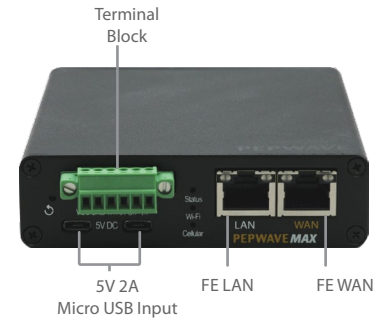

Specifications

MAX BR1 Slim

WAN Interface	1x FE 1x Embedded LTE-A Modem with Redundant SIM Slot
LAN Interface	1x FE
Wi-Fi Interface	802.11b/g/n 150Mbps Wi-Fi WAN or AP
Router Throughput	100Mbps
Recommended Users	60
LTE Modem	Downlink/Uplink Datarate: 100Mbps/50Mbps
Cellular and GPS Antenna Connector	2x RP-SMA Cellular Antenna Connector 1x SMA GPS Antenna Connector 1x SMA Wi-Fi Antenna Connector
Power Input	Micro USB 5V 2A/Terminal Block: 10V – 24V DC
Power Consumption	10W (max.)
Dimensions	1.1 x 3.8 x 4.8 inches 27 x 97 x 120 mm
Weight	0.8 pound 350 grams
Operating Temperature	-40° – 149°F -40° – 65°C
Humidity	15% – 95% (non-condensing)
Certifications	FCC, CE, RoHS, E-Mark EN 61373:1999 IEC 61373:1999 : Shock and Vibration Resistance EN 50155: Railway Applications EN 61000: Electromagnetic Compatibility
Warranty	1-Year Limited Warranty

Ordering Information

Product Code	Carrier	Embedded Modem	4G Bands/Frequencies (MHz)	3G Bands/Frequencies (MHz)
MAX-BR1-SLIM-LTE-US-T	Verizon/Sprint/AT&T/T-Mobile	1	4GLTE: B2/1900, B4/AWS (XLTE), B5/850, B13/700, B17/700, B25/1900	WCDMA/HSPA+/DC-HSPA+: B1/2100, B2/1900, B4/AWS, B5/850, B8/900 EV-DO Rev.A: BC0/800, BC1/1900, BC10/800
MAX-BR1-SLIM-LTE-E-T	Europe/International	1	4GLTE: B1/2100, B3/1800, B7/2600, B8/900, B20/800	WCDMA/HSPA+/DC-HSPA+: B1/2100, B2/1900, B5/850, B6/800, B8/900

Feature Add-On

Product Code	Feature Pack	Description
MAX-BR1-ADV	Advanced Feature Pack	Package includes a software license key for Advanced Car-Fi Roaming; and SpeedFusion and IPsec X.509 Certificate Support

Features

WAN Support for PPPoE, Static IP, DHCP WAN Link Health Check Bandwidth Allowance Monitor Support for Dynamic DNS services WAN Port Convertible into LAN Port LAN DHCP Server for LAN Clients Extended DHCP Options DHCP Reservation DNS Proxy for LAN Clients VLAN on LAN Support Port-Based VLAN Security Stateful Firewall	DoS Prevention Web Blocking Web Filtering Blacklists Complete VPN Solution PepVPN / SpeedFusion Hot Failover Site-to-Site VPN Hot Failover 256-bit AES Encryption Pre-shared Key Authentication Dynamic Routing X.509 Certificate Support[^] IPsec VPN (Network-to-Network) Networking NAT and IP Forwarding Static Routes	Port Forwarding Many to One, One to One NAT NAT Pool SIP ALG, H.323 ALG UPnP, NAT-PMP Advanced QoS Individual Bandwidth Limit Application Prioritization SIP, HTTPS, VPN QoS Custom Application QoS Device Management InControl 2 Cloud Management Router Utility Mobile App Active Client & Session Lists Bandwidth Usage Statistics	Web Reporting Services Syslog Service SNMP v1, v2c and v3 Global Positioning System Integrated GPS Device Location Map Location Tracking Data Fleet Management with InControl 2 Package Content MAX BR1 Slim 1x 5dBi Wi-Fi Antenna 1x GPS Antenna 2x 2dBi 4G LTE Antennas

[^] Feature is available as an upgrade