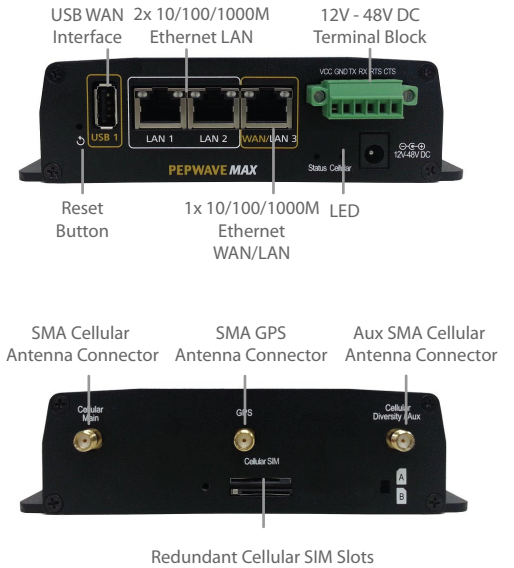

SpeedFusion[™]
Bonding Technology

SpeedFusion Hot Failover.

MAX BR automatically re-establishes your IPsec VPN connection on lower priority link when your primary WAN fails. Your VPN stays up, and you stay seamlessly connected.

Meet Strict Security Compliance

Got a strict no-Wi-Fi security policy? Configured without Wi-Fi, the BR1 ENT is a great choice for deployments with compliance requirements.

Certified for Tough Deployment

Specifications

MAX BR1 ENT	
WAN Interface	1x USB Interface 1x GE 1x Embedded LTE Modem with Redundant SIM Slots
LAN Interface	2x GE
Router Throughput	300Mbps
Recommended Users	150
LTE Modem	Downlink/Uplink Datarate: 100Mbps/50Mbps
LTE-A Modem	Downlink/Uplink Datarate: 300Mbps/50Mbps
Cellular and GPS Antenna Connector	2x SMA Antenna Connectors 1x SMA GPS Antenna Connector (2x 2dBi Indoor 4G LTE Antennas Included)
Power Input	DC Jack/Terminal Block: 12V – 48V DC
Power Consumption	12W (max.)
Dimensions	5.8 x 5.0 x 1.6 inches 147 x 128 x 40 mm
Weight	0.96 pound 435 grams
Operating Temperature	-40° – 149°F -40° – 65°C
Humidity	15% – 95% (non-condensing)
Certifications	FCC, CE, RoHS, E-Mark RF Port Lightning Immunity: ITU-T K.20 (+/- 1.5 kV) EN 61373:1999 IEC 61373:1999 : Shock and Vibration Resistance: EN 50155: Railway Applications EN 61000: Electromagnetic Compatibility
Warranty	1-Year Limited Warranty