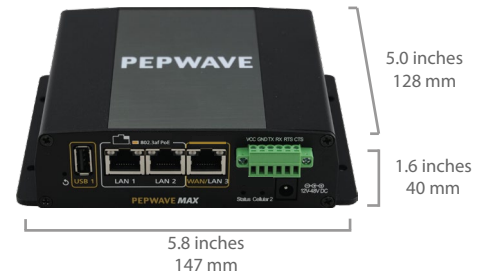

SpeedFusion[™]
Bonding Technology

SpeedFusion Hot Failover.

MAX BR automatically re-establishes your IPsec VPN connection on lower priority link when your primary WAN fails. Your VPN stays up, and you stay seamlessly connected.

Meet Strict Security Compliance

Got a strict no-Wi-Fi security policy? Configured without Wi-Fi, the BR1 ENT is a great choice for deployments with compliance requirements.

Certified for Tough Deployment

Specifications

MAX BR1 ENT	
WAN Interface	1x USB Interface 1x GE 1x Embedded LTE Modem with Redundant SIM Slots
LAN Interface	2x GE
Router Throughput	300Mbps
Recommended Users	150
LTE Modem	Downlink/Uplink Datarate: 100Mbps/50Mbps
LTE-A Modem	Downlink/Uplink Datarate: 300Mbps/50Mbps
Cellular and GPS Antenna Connector	2x SMA Antenna Connectors 1x SMA GPS Antenna Connector (2x 2dBi Indoor 4G LTE Antennas Included)
Power Input	DC Jack/Terminal Block: 12V – 48V DC
Power Consumption	12W (max.)
Dimensions	5.8 x 5.0 x 1.6 inches 147 x 128 x 40 mm
Weight	0.96 pound 435 grams
Operating Temperature	-40° – 149°F -40° – 65°C
Humidity	15% – 95% (non-condensing)
Certifications	FCC, CE, RoHS, E-Mark RF Port Lightning Immunity: ITU-T K.20 (+/- 1.5 kV) EN 61373:1999 IEC 61373:1999 : Shock and Vibration Resistance: EN 50155: Railway Applications EN 61000: Electromagnetic Compatibility
Warranty	1-Year Limited Warranty