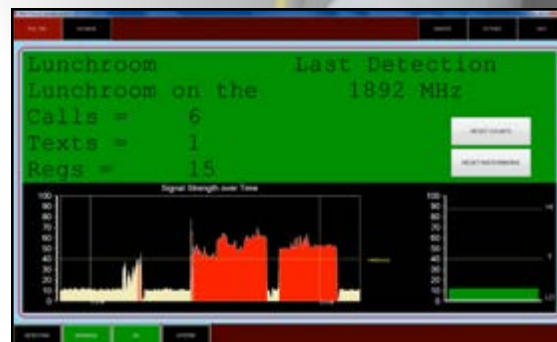

SENSITIVITY RANGE

-80 to -50 dBm, user-selectable via soft menu

DATA LOGGING

Optional PC software

WatchHound ships with ethernet and power cables, AC power adapter, omni-directional antenna and SD card including user manual

*Also ask about our covert
thermostat WatchHound!*

WatchHound optional PC security software displays realtime network alerts and parameters from any WatchHound unit on the network.

Prisons & Correctional Facilities • Government & Military Installations • Law Enforcement Agencies • Financial Institutions • Universities • Airports